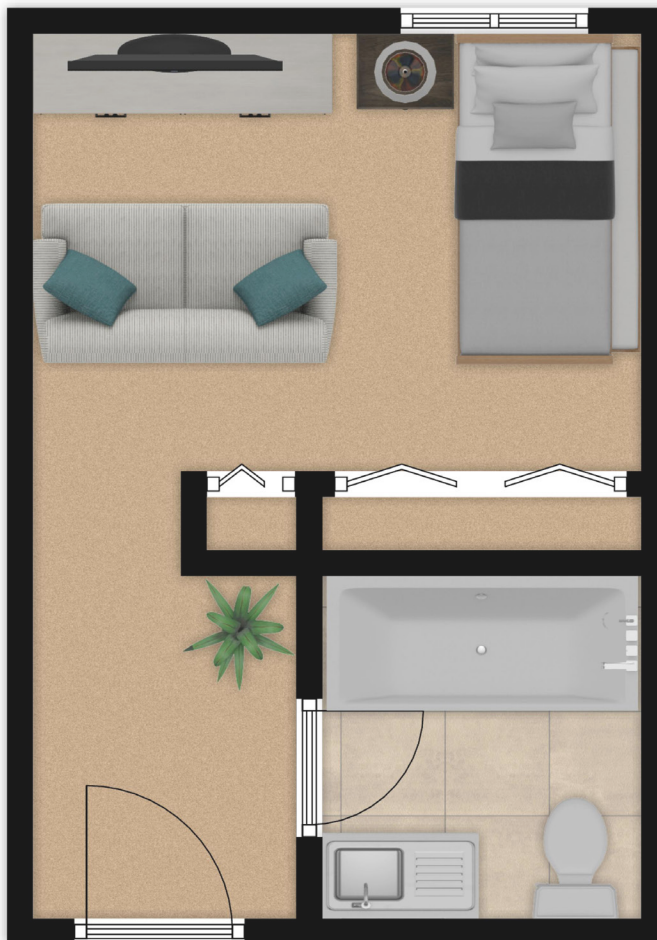

## Studio Apartment

- 1 bath
- Square feet: 260

### Features

- Living Space 12' x 11'5"
- Bathroom 6'5" x 8'
- Studios have a flat rate of \$40 per month for electric

Included in your rent is all three meals, bi-weekly housekeeping, cable, water, sewer and trash.